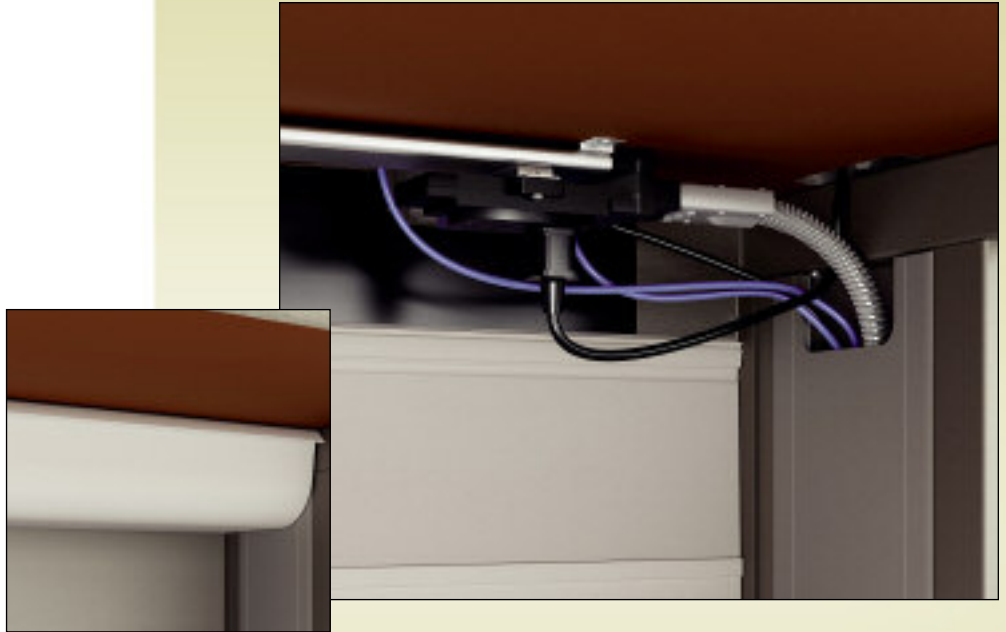

### DETAILS:

Foot Depths

multiple Heights

PowerUp® Module

Mobile Worksurface

*If your office demands unique styling and collaborative work support, XXI Notes delivers. Choose from curvilinear, square, rectangular, triangular and corner worksurfaces to transform your space.*

*Hard-wired power with our exclusive distribution system delivers power and data exactly where it's needed. A discreet power/data trough cover keeps unsightly cords out of sight.*

## Office Furniture Solutions

- Shorter transitional legs allow for easy movement throughout the work area
- Whether you sit or stand, XXI Notes fits your work style and ergonomic preferences
- Each power/data module has one duplex receptacle (two power outlets) and two readily accessible data ports
- Choose PowerUp in Levels 1-5 to suit your various power/data needs